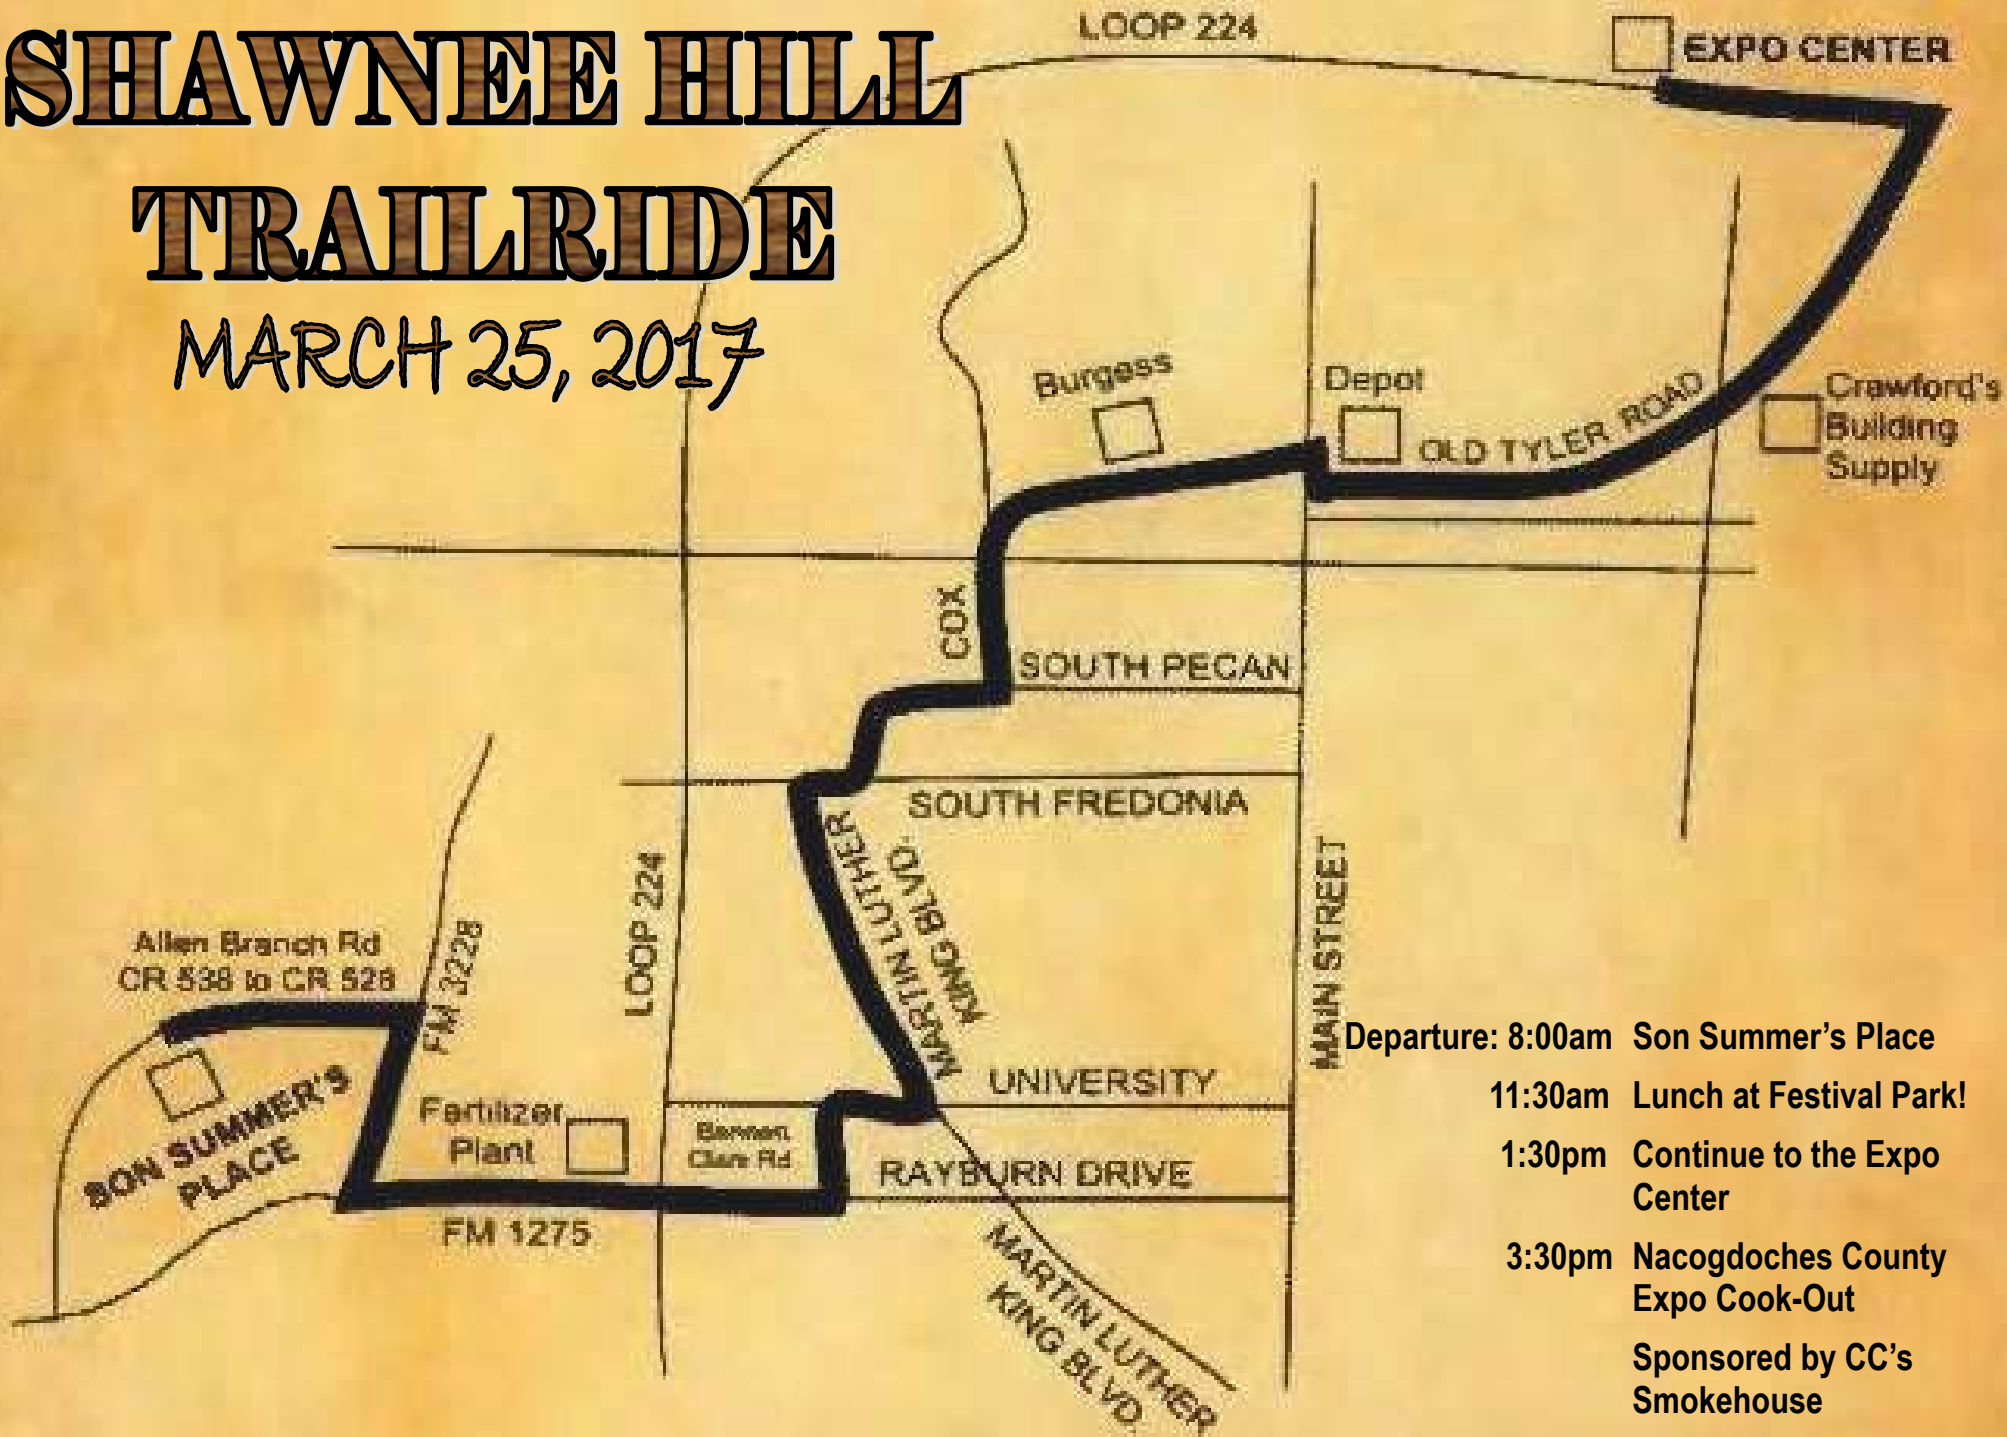

SHAWNEE HILL

TRAILRIDE

MARCH 25, 2017

- Departure: 8:00am Son Summer's Place
 - 11:30am Lunch at Festival Park!
 - 1:30pm Continue to the Expo Center
 - 3:30pm Nacogdoches County Expo Cook-Out
- Sponsored by CC's Smokehouse