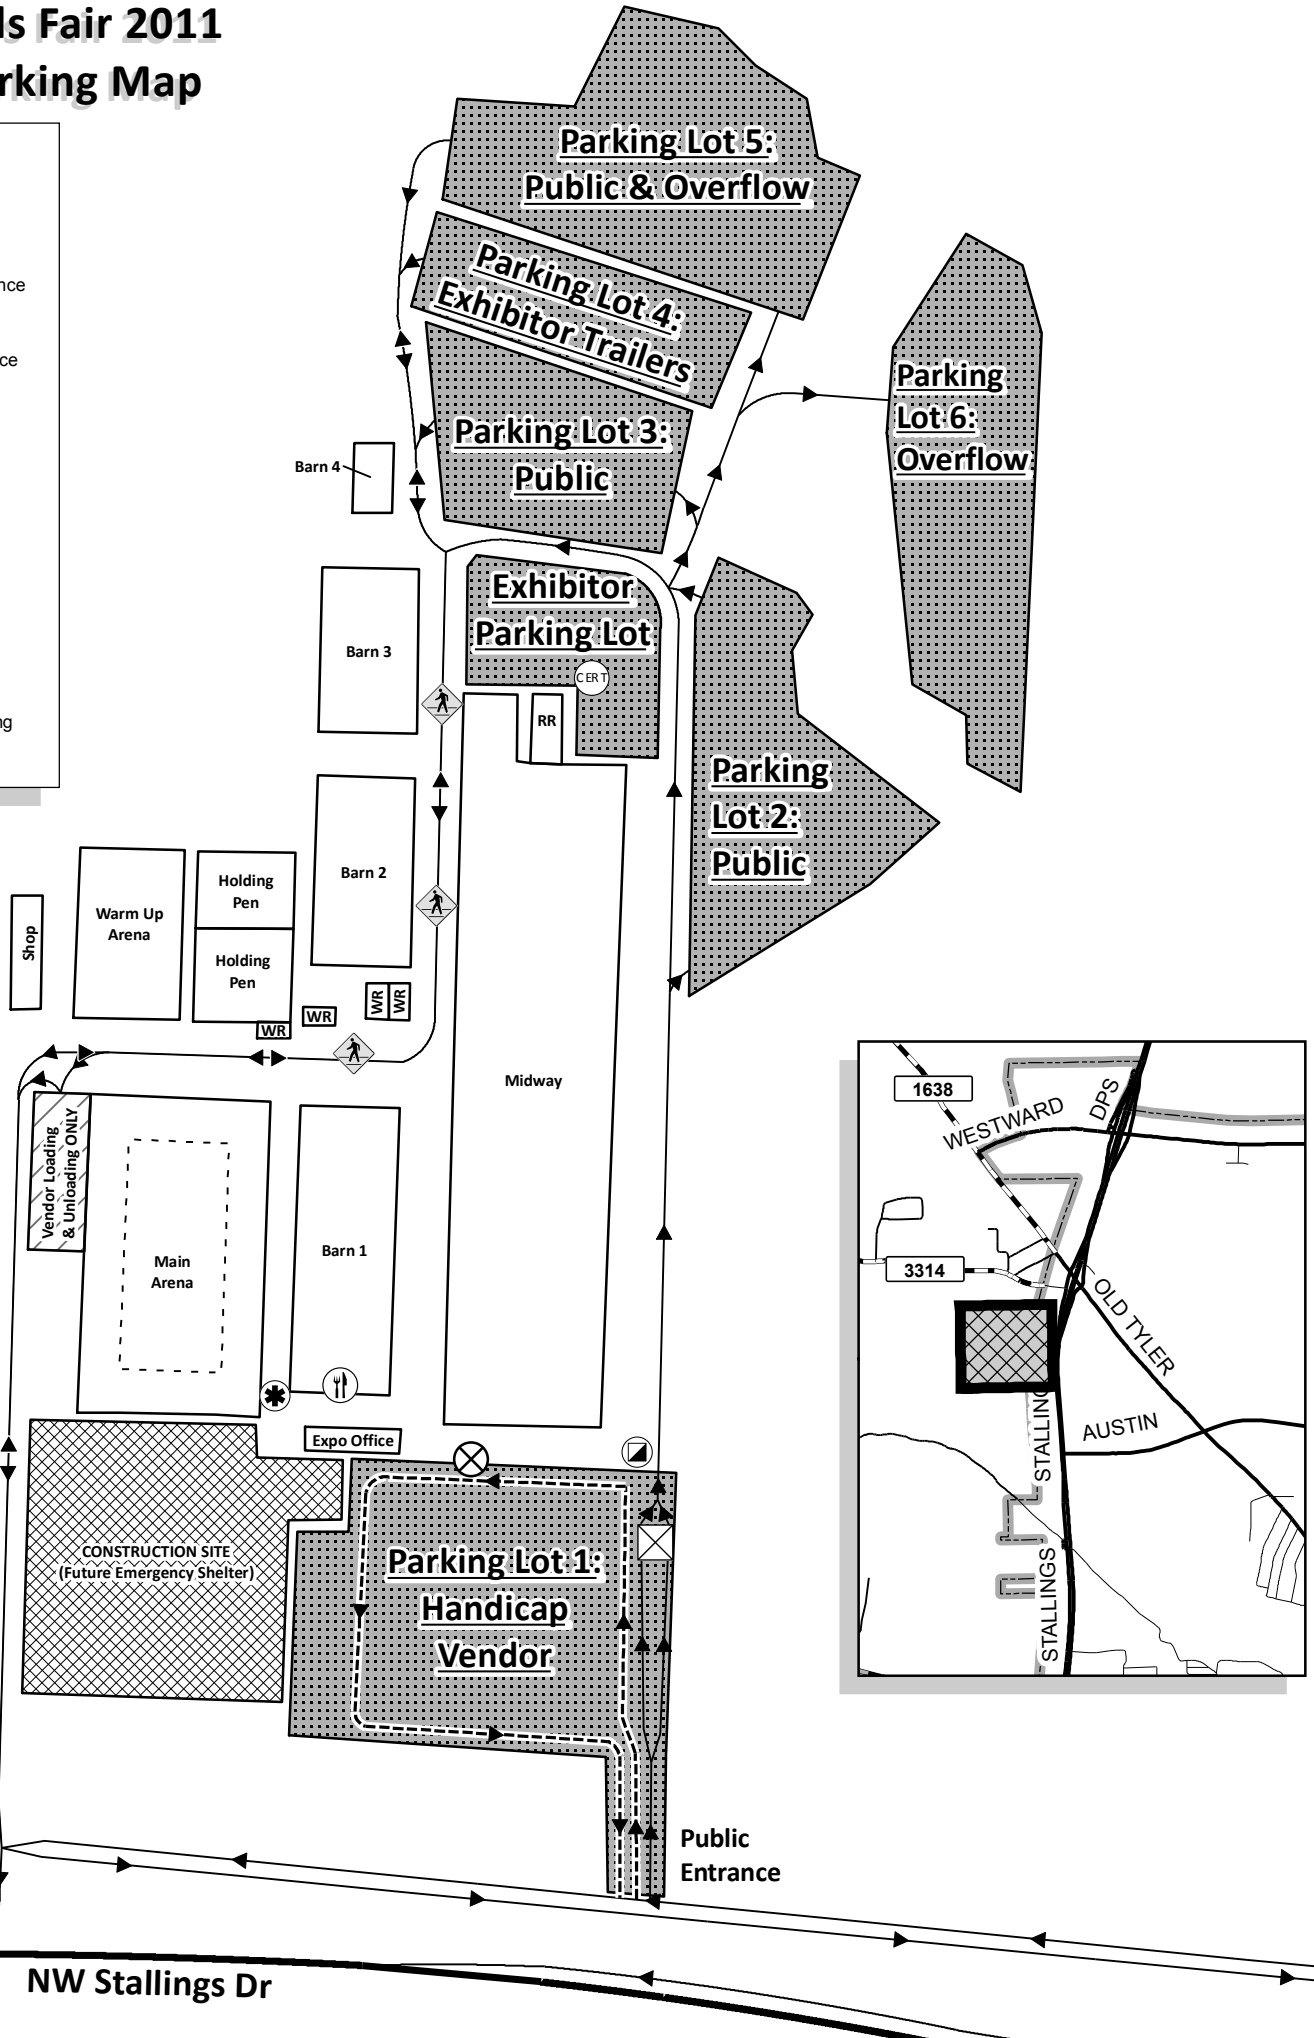

Piney Woods Fair 2011 Traffic & Parking Map

Legend:

-  Drop-Off Route
-  Parking
-  Construction
-  Drop-Off Entrance
-  Parking Entrance
-  EMS
-  ICP
-  CERT
-  Food
-  Pedestrian X-ing

NW Stallings Dr